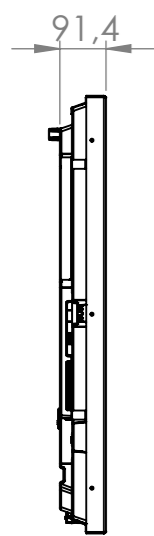

65-inch Class 4K UHD LCD Display with
mounted infrared multi-touch overlay
TH-65CQE2-IR

15-November-2023
Unit : mm

Top View
Scale 1:15

Left Side View
Scale 1:15

Front View
Scale 1:15

Right Side View
Scale 1:15

Rear Side View
Scale 1:15

Bottom View
Scale 1:15