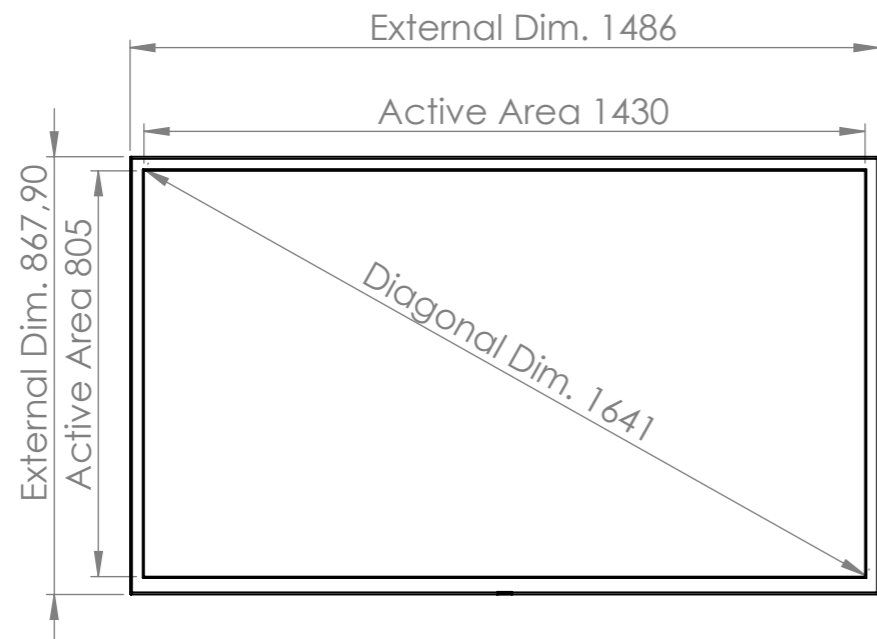

65-inch Class 4K UHD LCD Display with
mounted infrared multi-touch overlay
TH-65CQE2-IR

15-November-2023
Unit : mm

Top View
Scale 1:15

Left Side View
Scale 1:15

Front View
Scale 1:15

Right Side View
Scale 1:15

Rear Side View
Scale 1:15

Bottom View
Scale 1:15