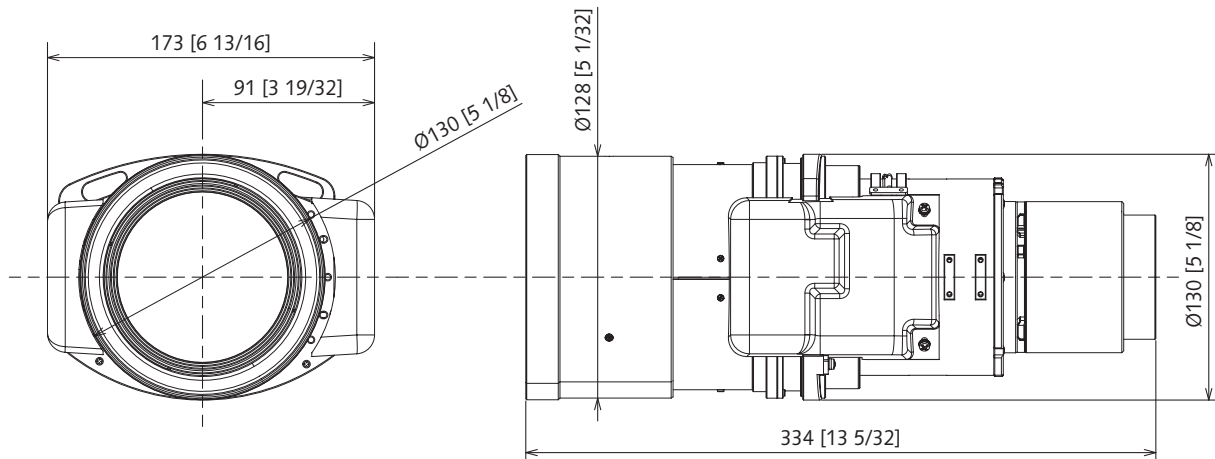

F value	1.85 - 2.39	
Focal distance (f)	90.30 mm - 162.60 mm [3 9/16 - 6 13/32 inches]	
Throw ratio	4.14 - 7.40:1 (16:10 aspect ratio)	
	4.12 - 7.40:1 (16:9 aspect ratio)	
	4.93 - 8.90:1 (4:3 aspect ratio)	
Dimensions	Width	173mm [6 13/16 inches]
	Height	130 mm [5 1/8 inches]
	Depth	334 mm [13 5/32 inches]
Weight	4.75 kg (10.47 lbs)	
Applicable projector	PT-MZ17KL/PT-MZ14KL/PT-MZ11KL/PT-MZ16KL/PT-MZ13KL/PT-MZ10KL	

Dimensions

unit : mm [inch]
This illustration is not drawn to scale.

Figure attached to the [PT-MZ17KL/PT-MZ14KL/PT-MZ11KL/PT-MZ16KL/PT-MZ13KL/PT-MZ10KL] projector

Please read the projector's instruction manual for throw distances.