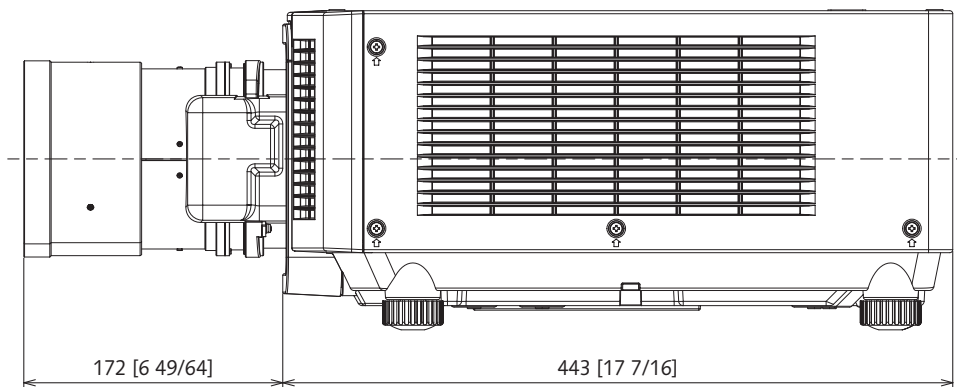

F value	1.85 - 2.39	
Focal distance (f)	90.30 mm - 162.60 mm [3 9/16 - 6 13/32 inches]	
Throw ratio	4.14 - 7.40:1 (16:10 aspect ratio)	
	4.12 - 7.40:1 (16:9 aspect ratio)	
	4.93 - 8.90:1 (4:3 aspect ratio)	
Dimensions	Width	173mm [6 13/16 inches]
	Height	130 mm [5 1/8 inches]
	Depth	334 mm [13 5/32 inches]
Weight	4.75 kg (10.47 lbs)	
Applicable projector	PT-MZ17KL/PT-MZ14KL/PT-MZ11KL/PT-MZ16KL/PT-MZ13KL/PT-MZ10KL	

Dimensions

unit : mm [inch]
This illustration is not drawn to scale.

Figure attached to the [PT-MZ17KL/PT-MZ14KL/PT-MZ11KL/PT-MZ16KL/PT-MZ13KL/PT-MZ10KL] projector

Please read the projector's instruction manual for throw distances.